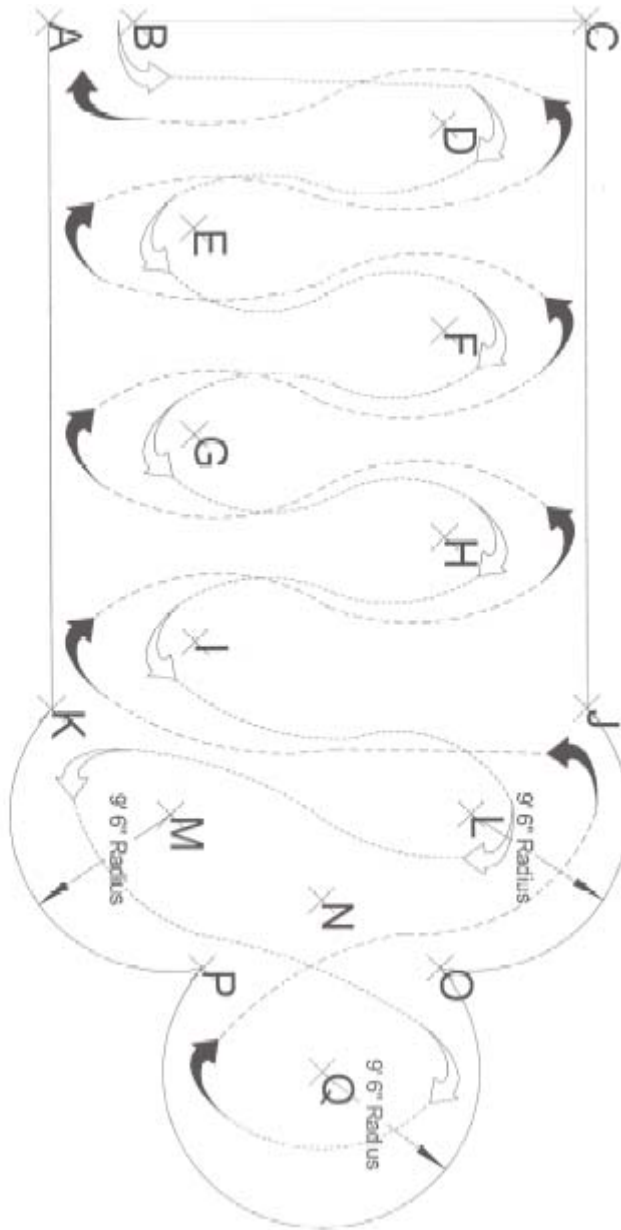

# Cloverleaf Offset

White arrows designate entrance route, black arrows designate exit route.

### The "OffSet Cloverleaf"

RP	UP	OVER
A	0	0
B	5'	0'
C	32'	0'
D	23' 6"	6' 3"
E	8' 6"	12' 6"
F	23' 6"	18' 9"
G	8' 6"	25'
H	23' 6"	31' 3"
I	8' 6"	37' 6"
J	32'	41' 7"
K	0'	41' 7"
L	25'	48'
M	7'	48'
N	16'	53' 2"
O	23' 2"	57' 4"
P	8' 10"	57' 4"
Q	16'	63' 7"

To setup this course, use a baseline measurement system. All measurements are to the center of the cone. There are cones on all reference points in this course. All radii are 9' 6".